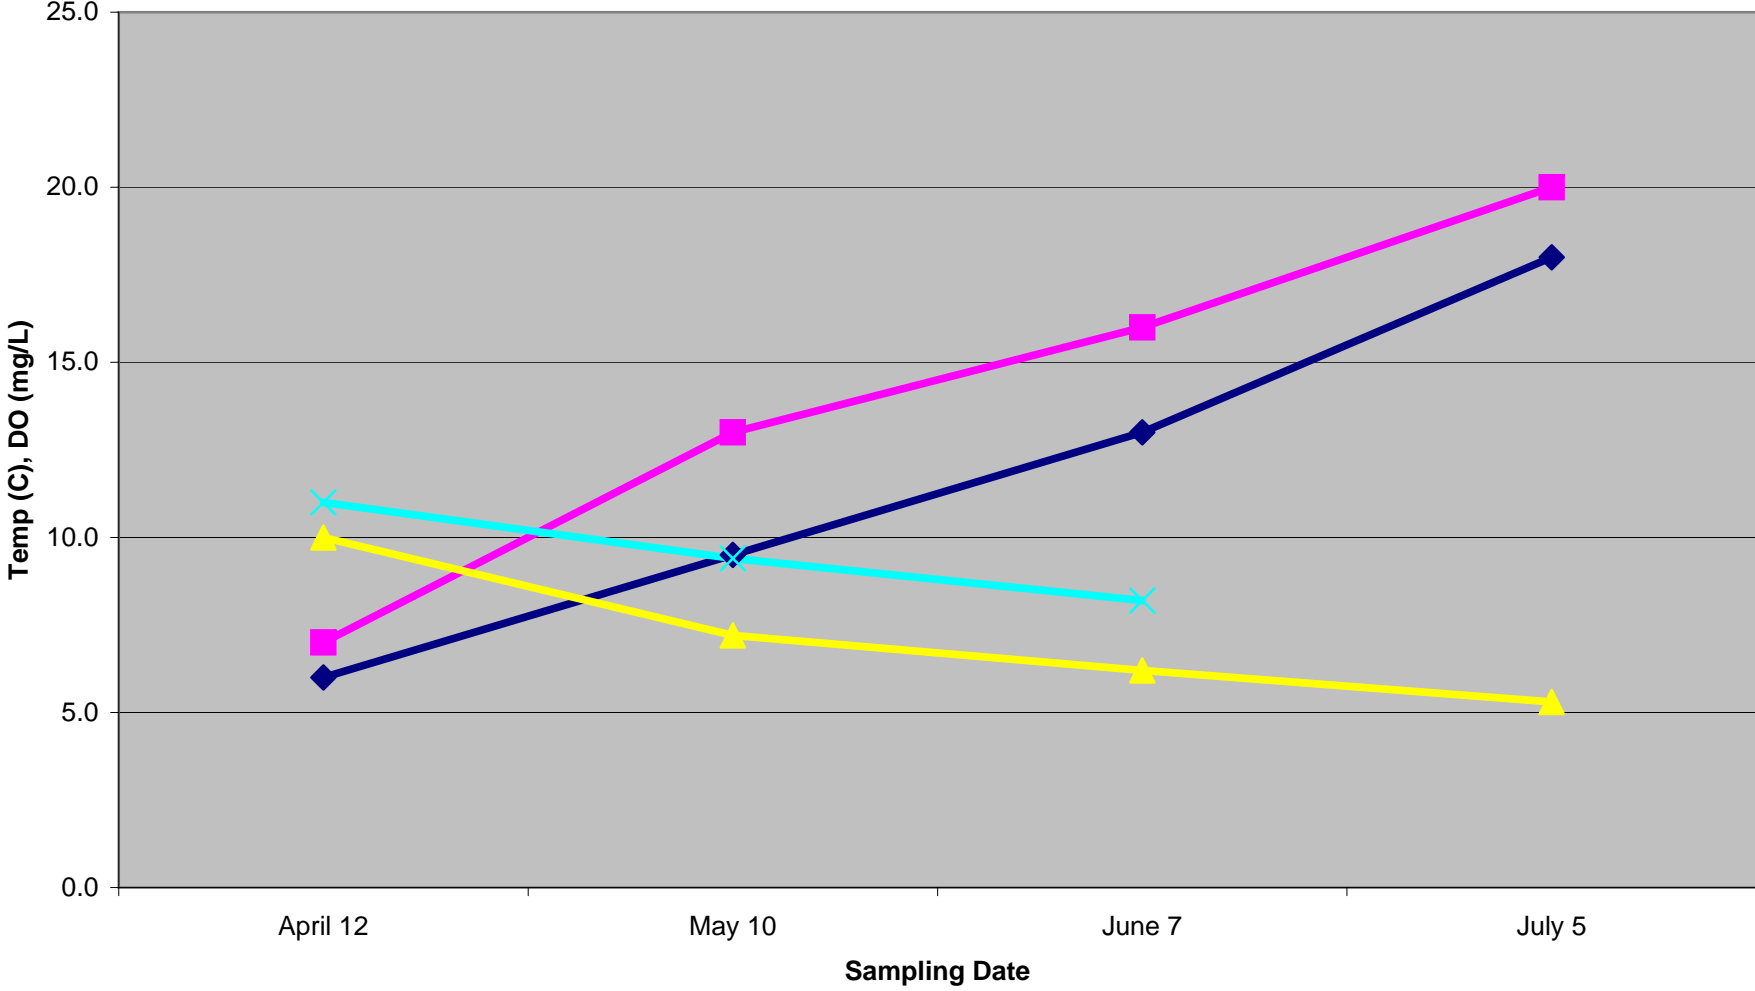

# Stroudwater Bridge - 2008

◆ Morning Temperature    ■ Afternoon Temperature    ▲ Morning Dissolved Oxygen    ✕ Afternoon Dissolved Oxygen