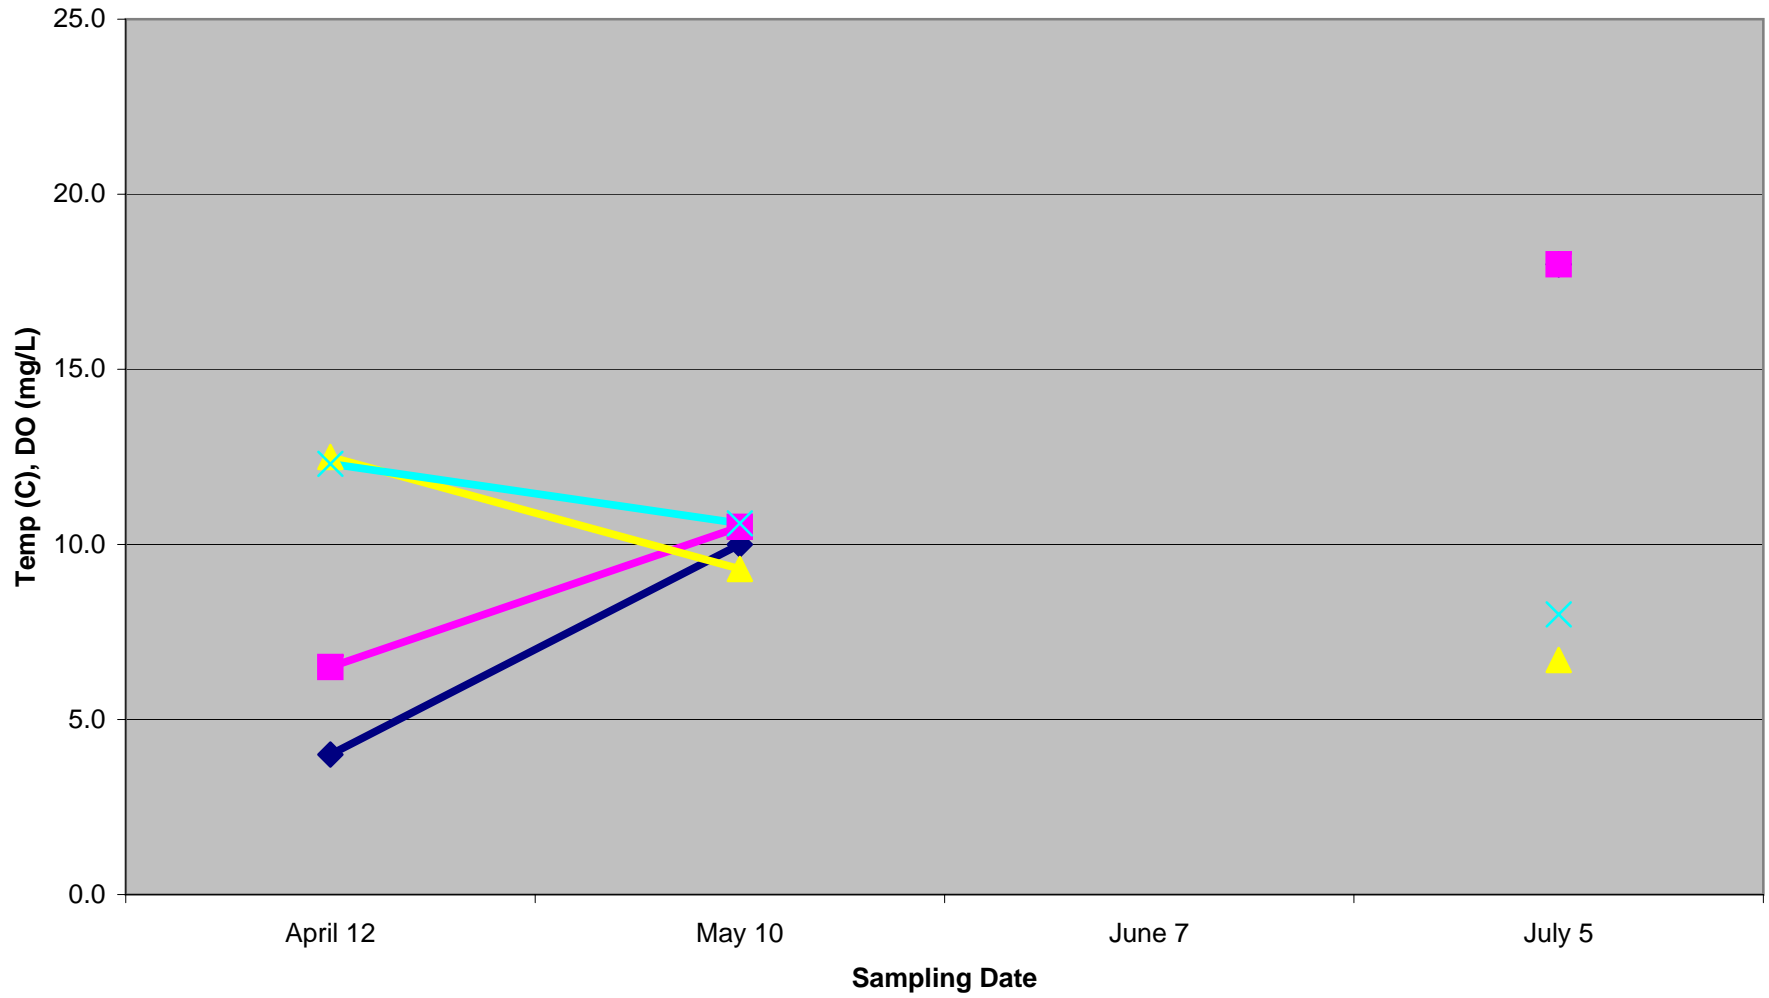

Royal River Can 5 - 2008

◆ Morning Temperature ■ Afternoon Temperature ▲ Morning Dissolved Oxygen ✕ Afternoon Dissolved Oxygen