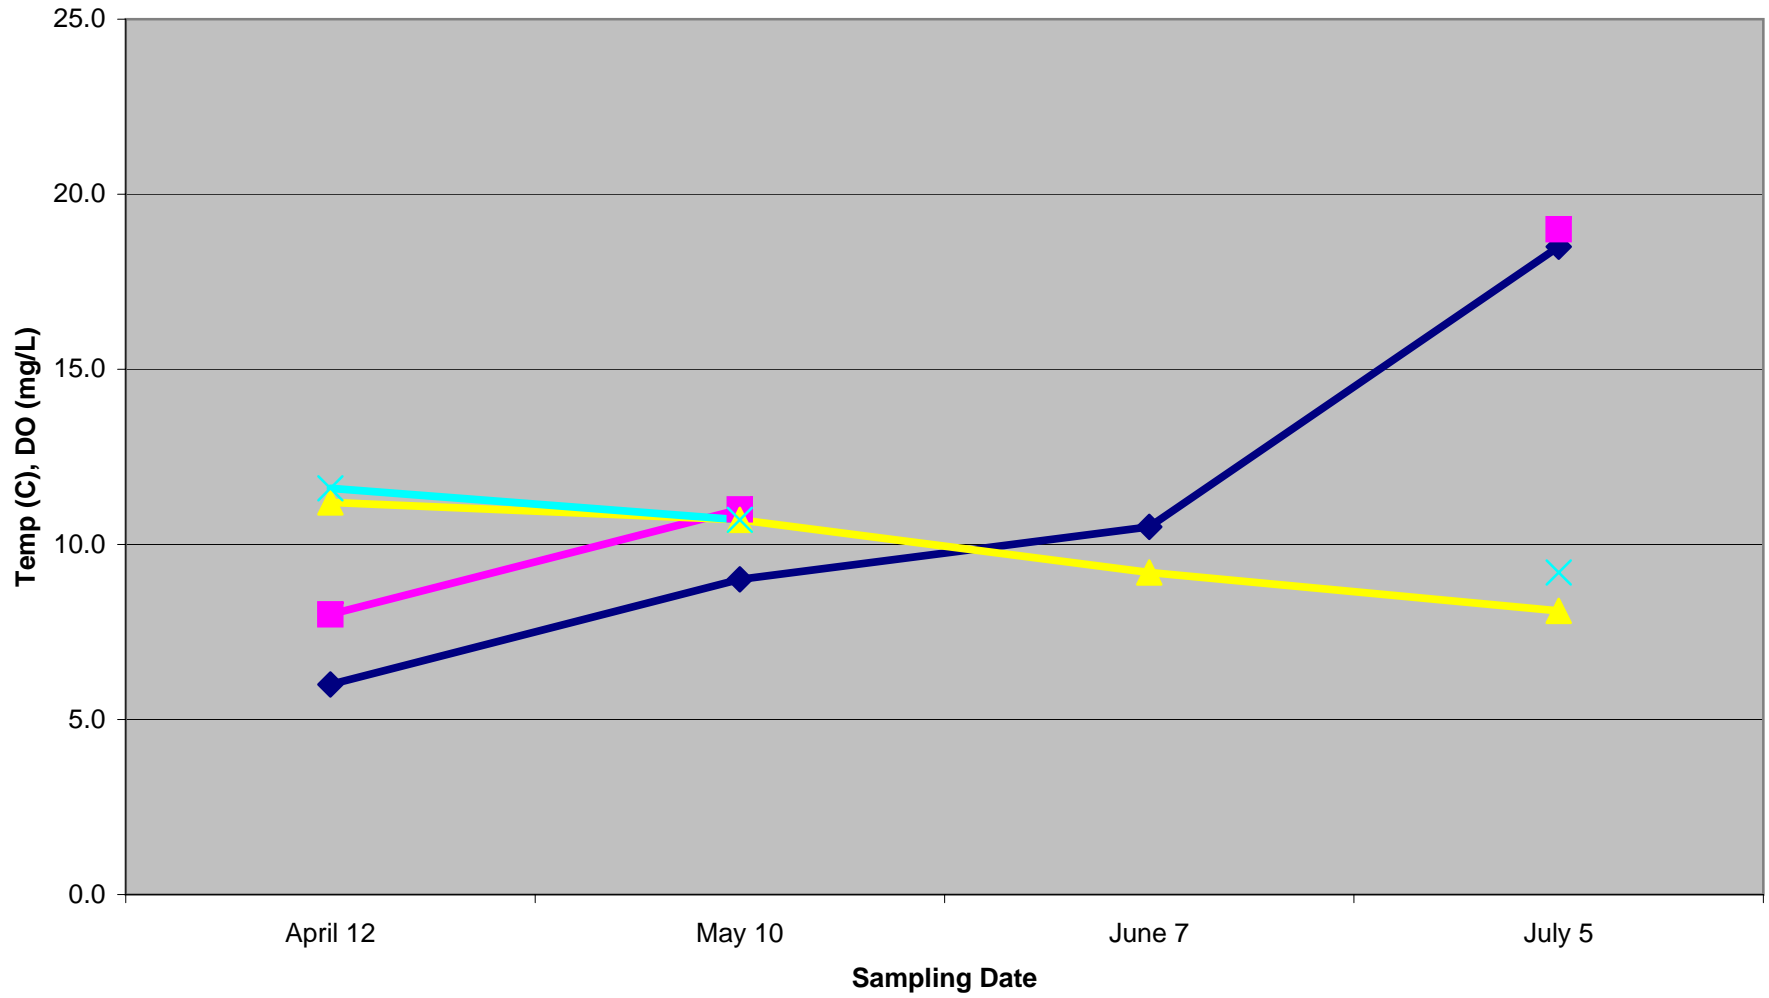

# Portland Yacht Club - 2008

◆ Morning Temperature    ■ Afternoon Temperature    ▲ Morning Dissolved Oxygen    ✕ Afternoon Dissolved Oxygen