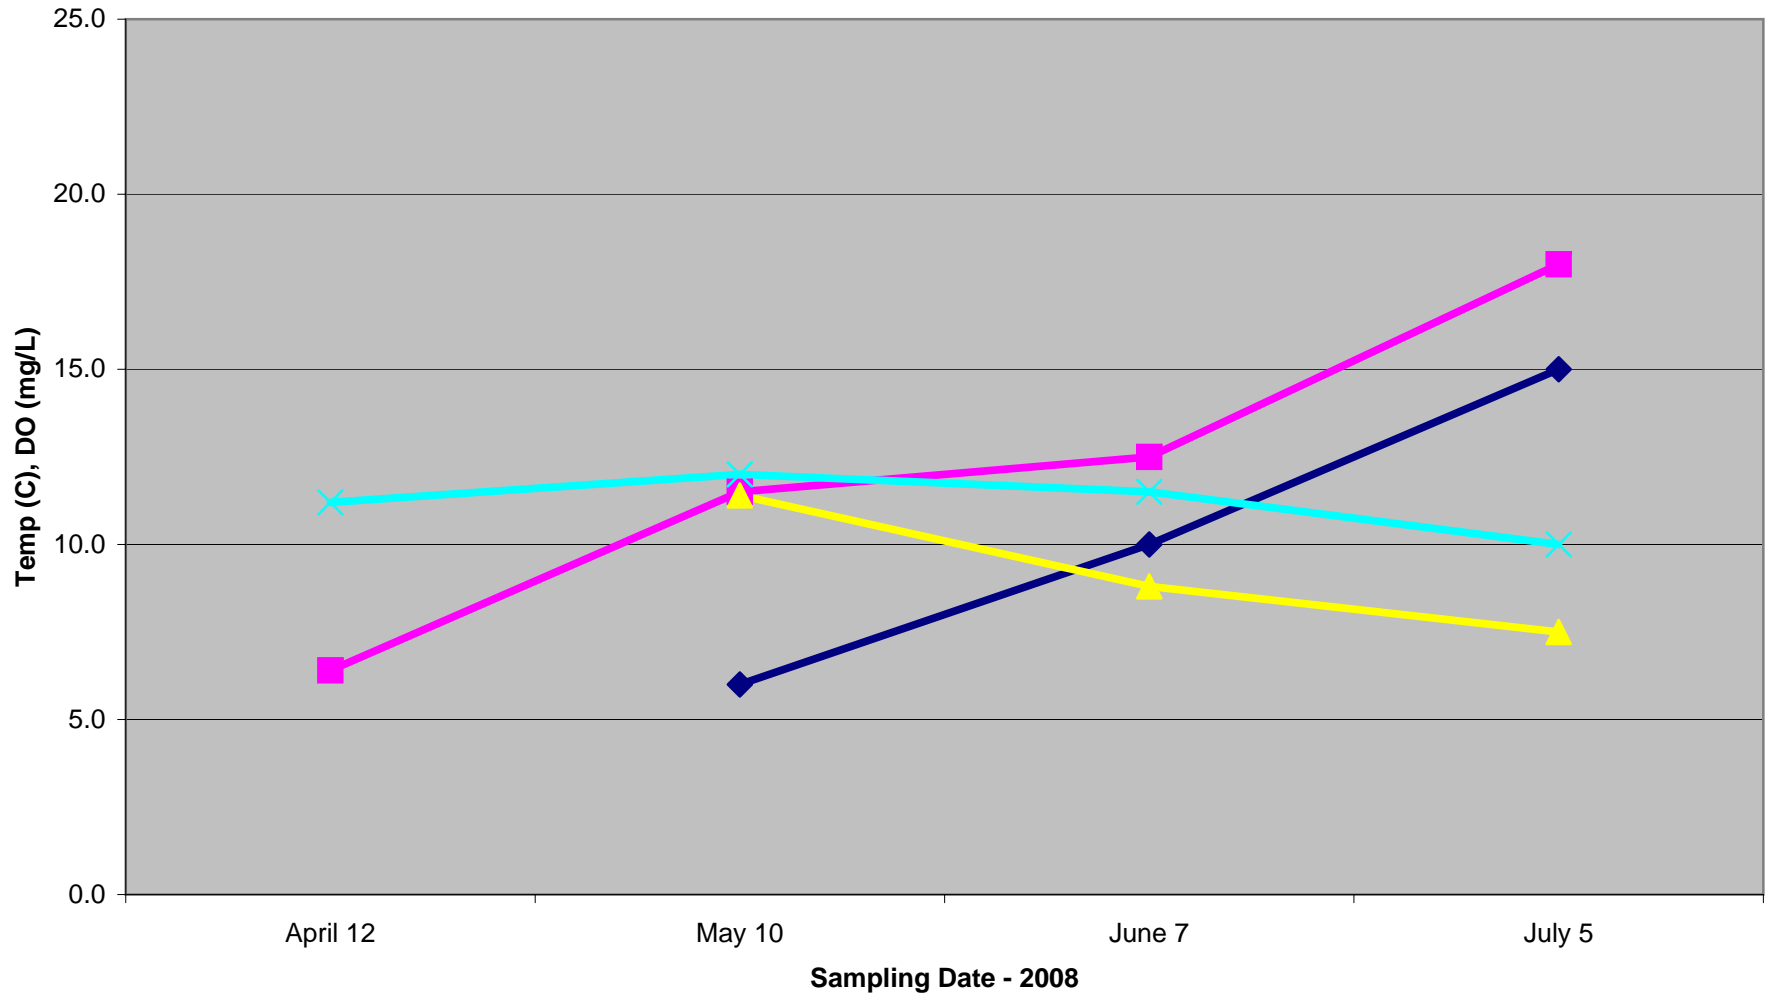

Mackworth Causeway - 2008

Legend: Morning Temperature (dark blue line with diamond markers), Afternoon Temperature (magenta line with square markers), Morning Dissolved Oxygen (yellow line with triangle markers), Afternoon Dissolved Oxygen (cyan line with 'x' markers).