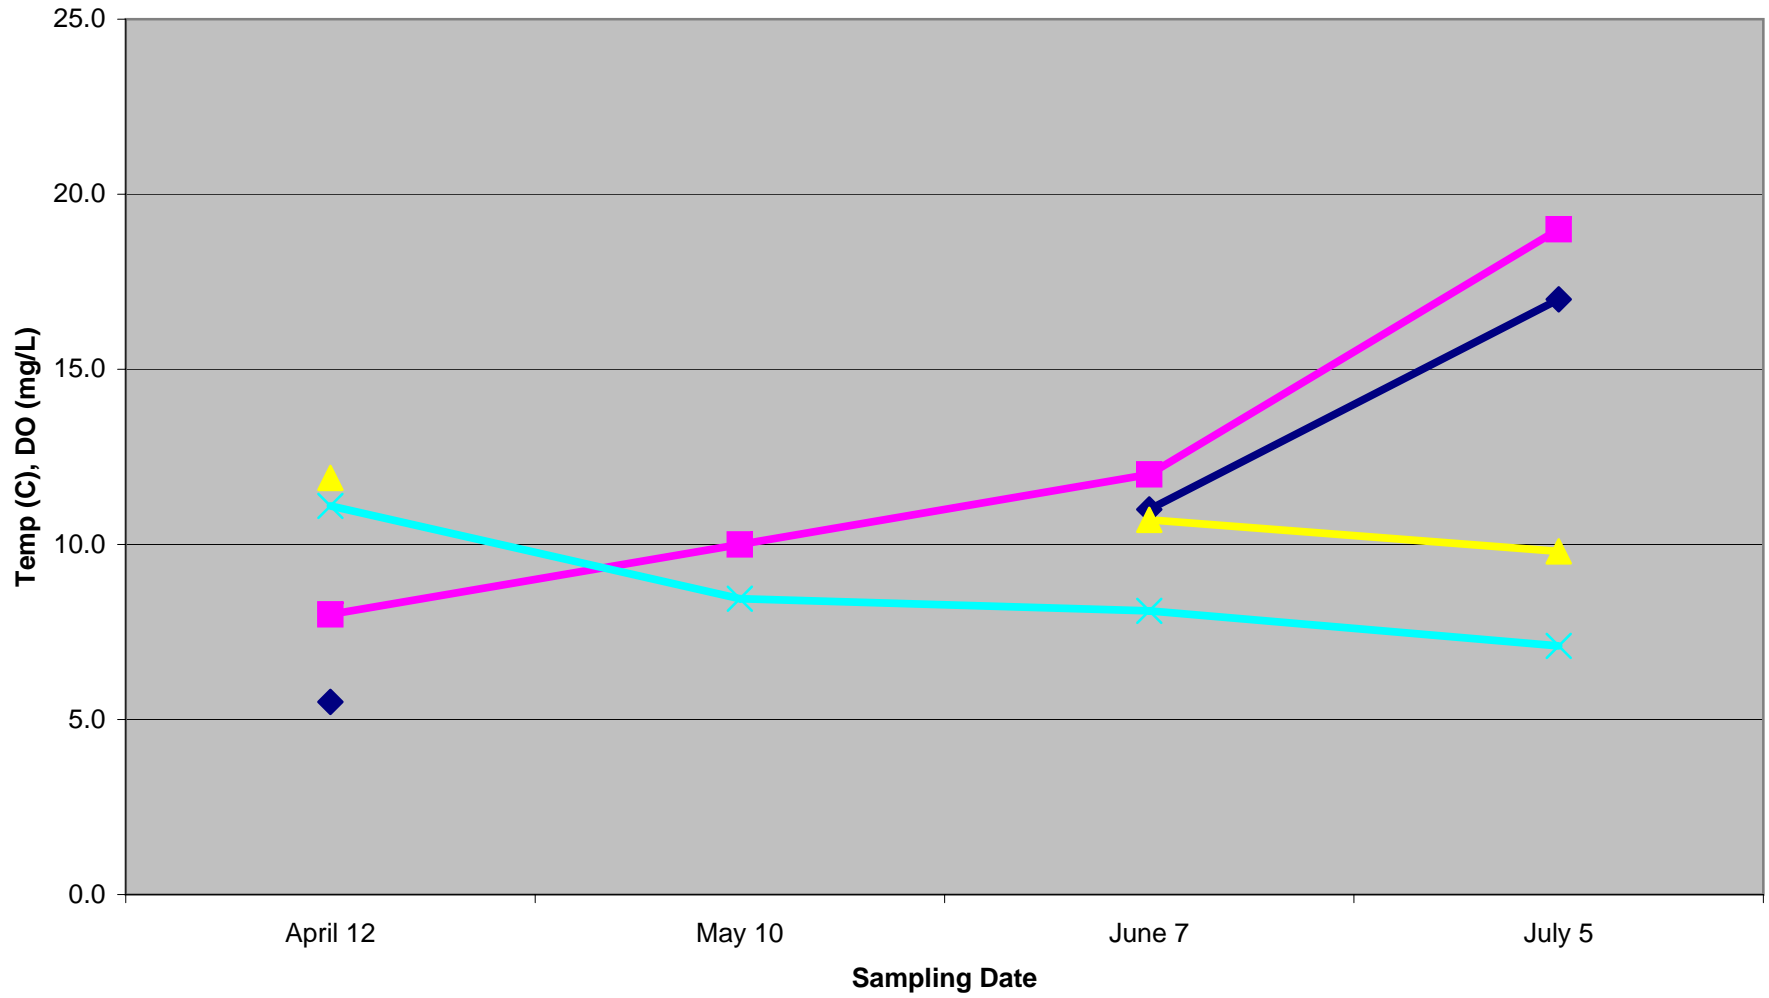

Lookout Point - 2008

◆ Morning Temperature ■ Afternoon Temperature ▲ Morning Dissolved Oxygen × Afternoon Dissolved Oxygen