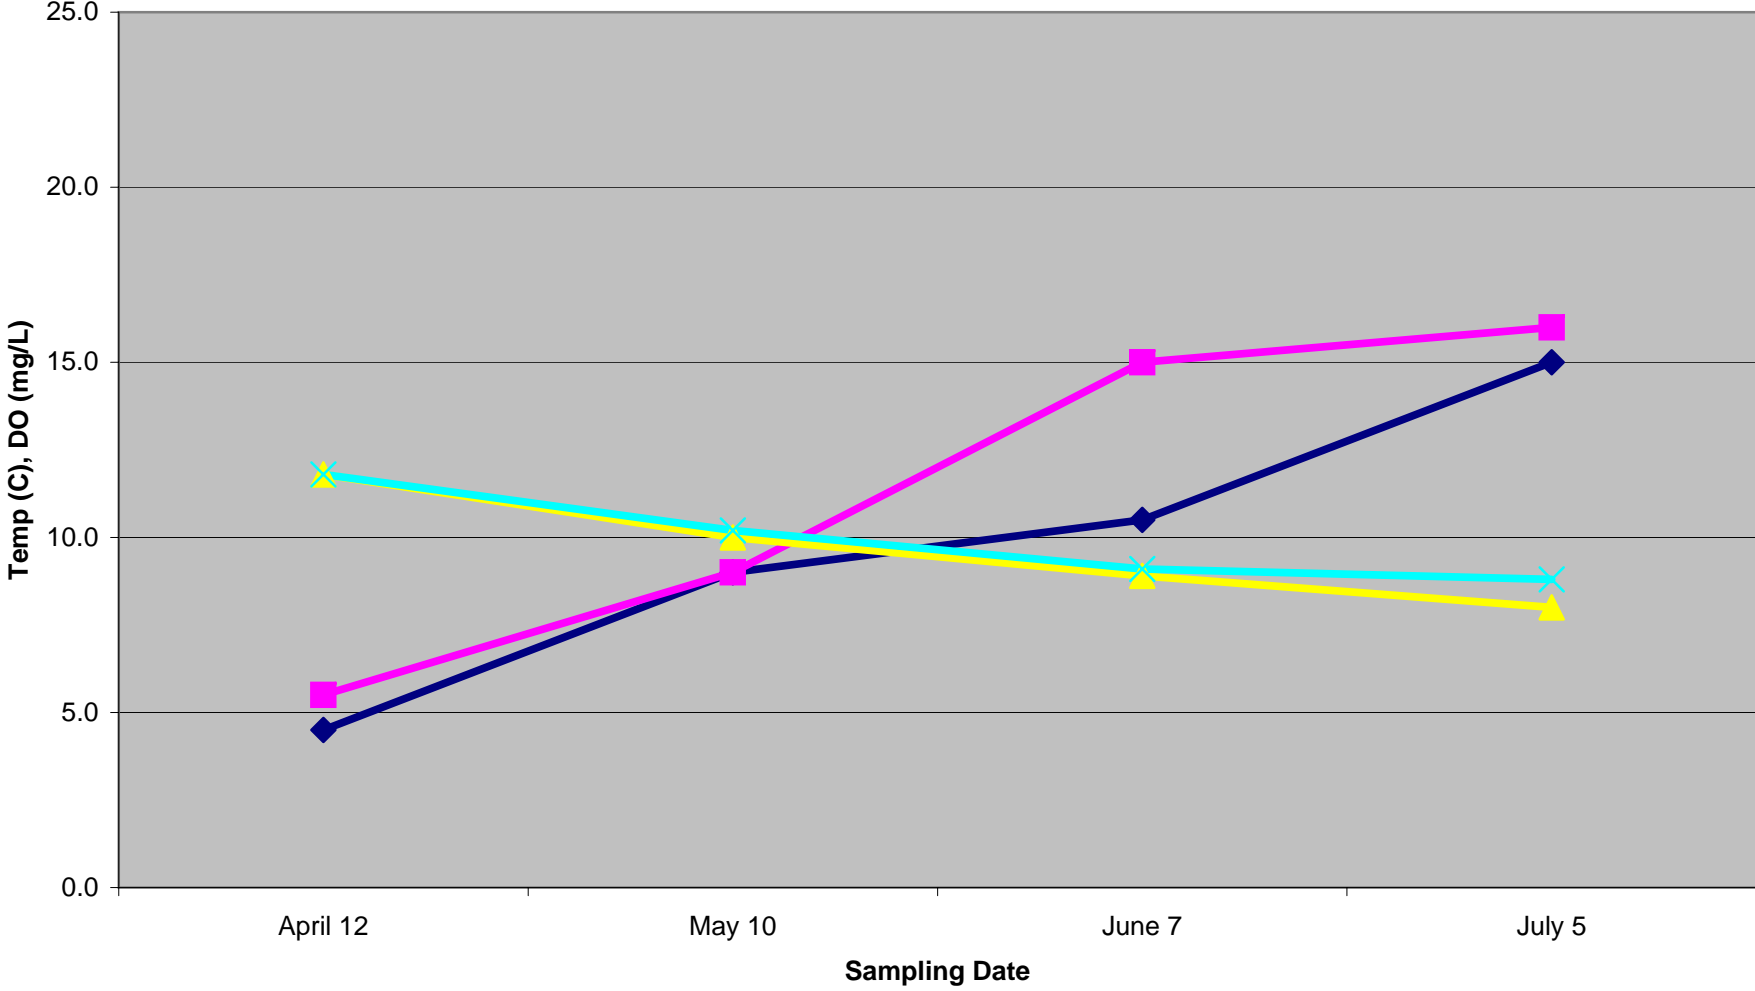

Knightville Landing - 2008

◆ Morning Temperature ■ Afternoon Temperature ▲ Morning Dissolved Oxygen ✕ Afternoon Dissolved Oxygen