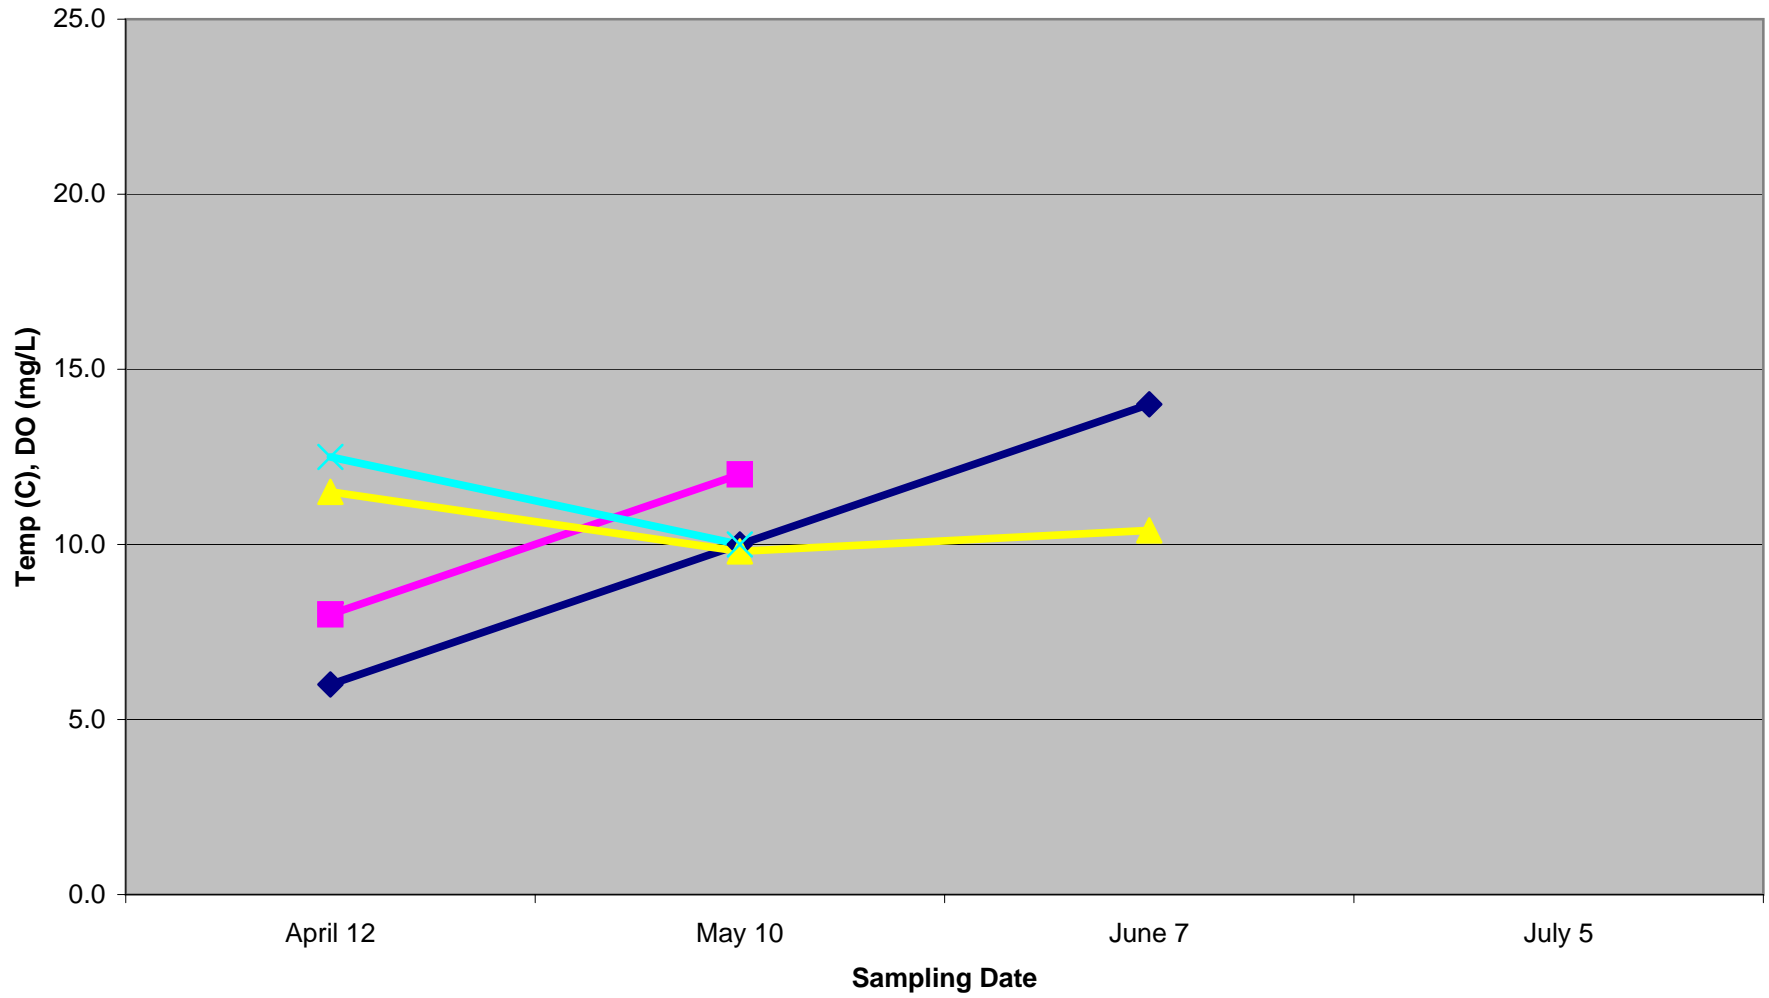

# Jordan Point - 2008

Legend: Morning Temperature (dark blue line with diamond markers), Afternoon Temperature (magenta line with square markers), Morning Dissolved Oxygen (yellow line with triangle markers), Afternoon Dissolved Oxygen (cyan line with 'x' markers)