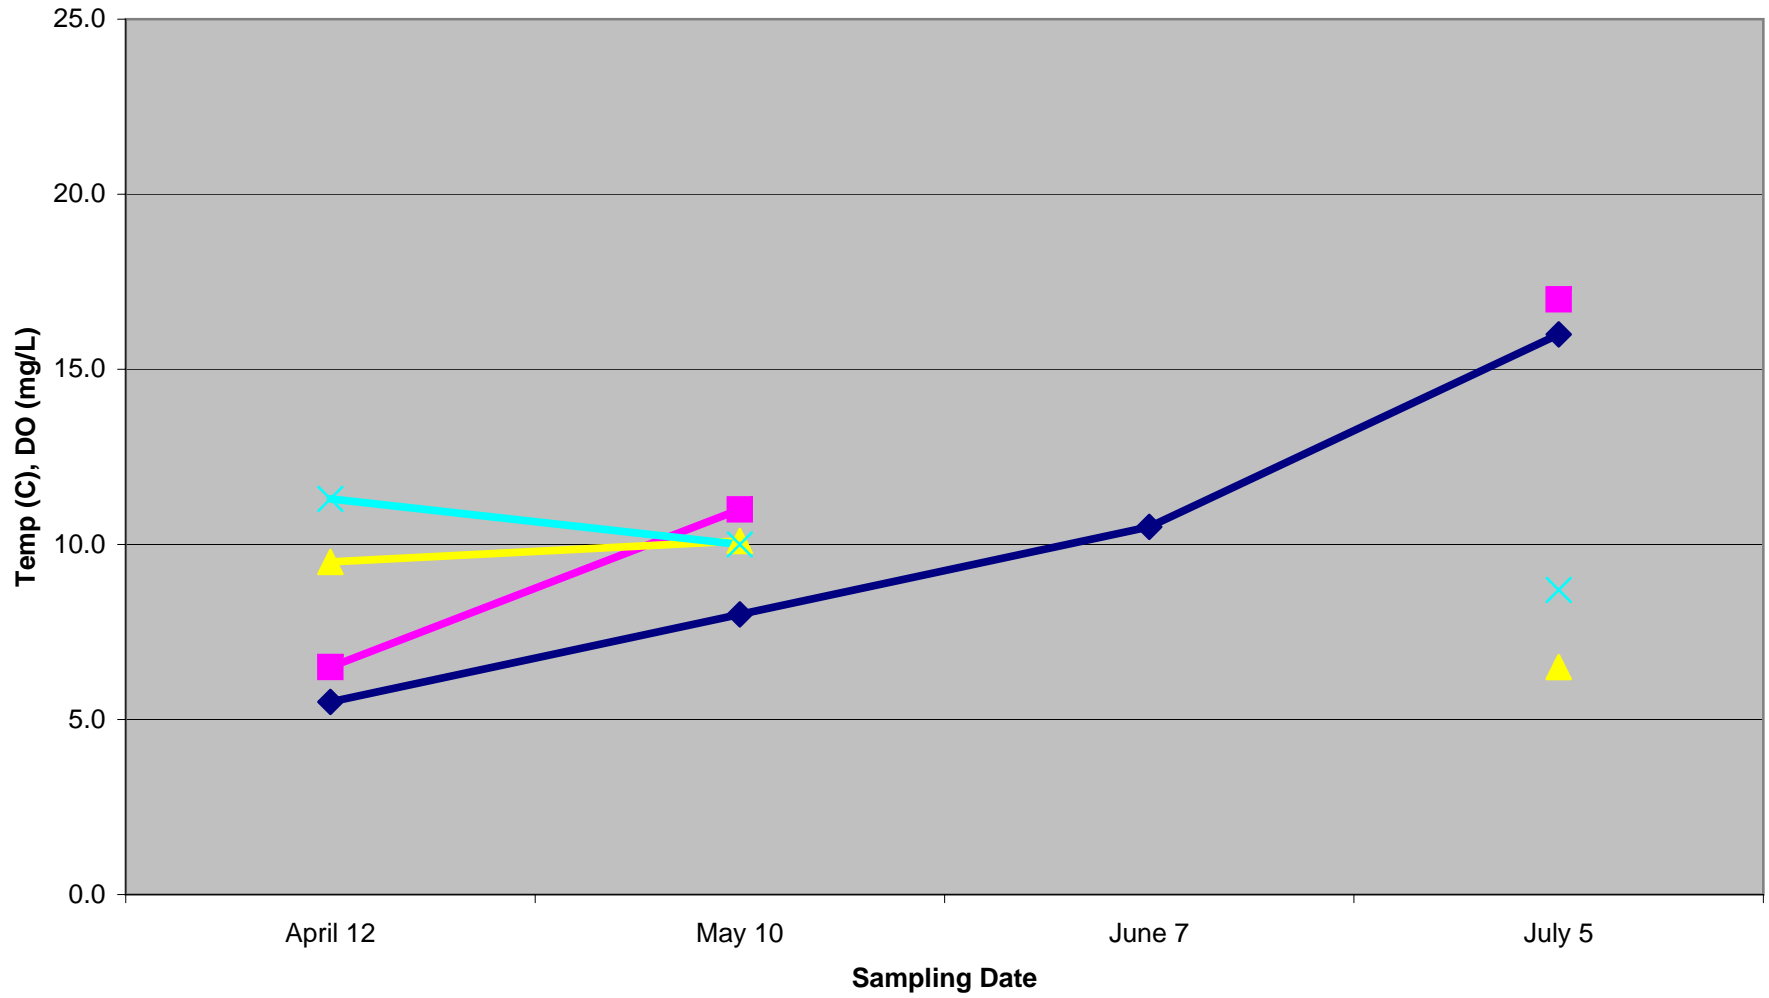

# Custom House Wharf - 2008

Legend: Morning Temperature (dark blue line with diamond markers), Afternoon Temperature (magenta line with square markers), Morning Dissolved Oxygen (yellow line with triangle markers), Afternoon Dissolved Oxygen (cyan line with 'x' markers)