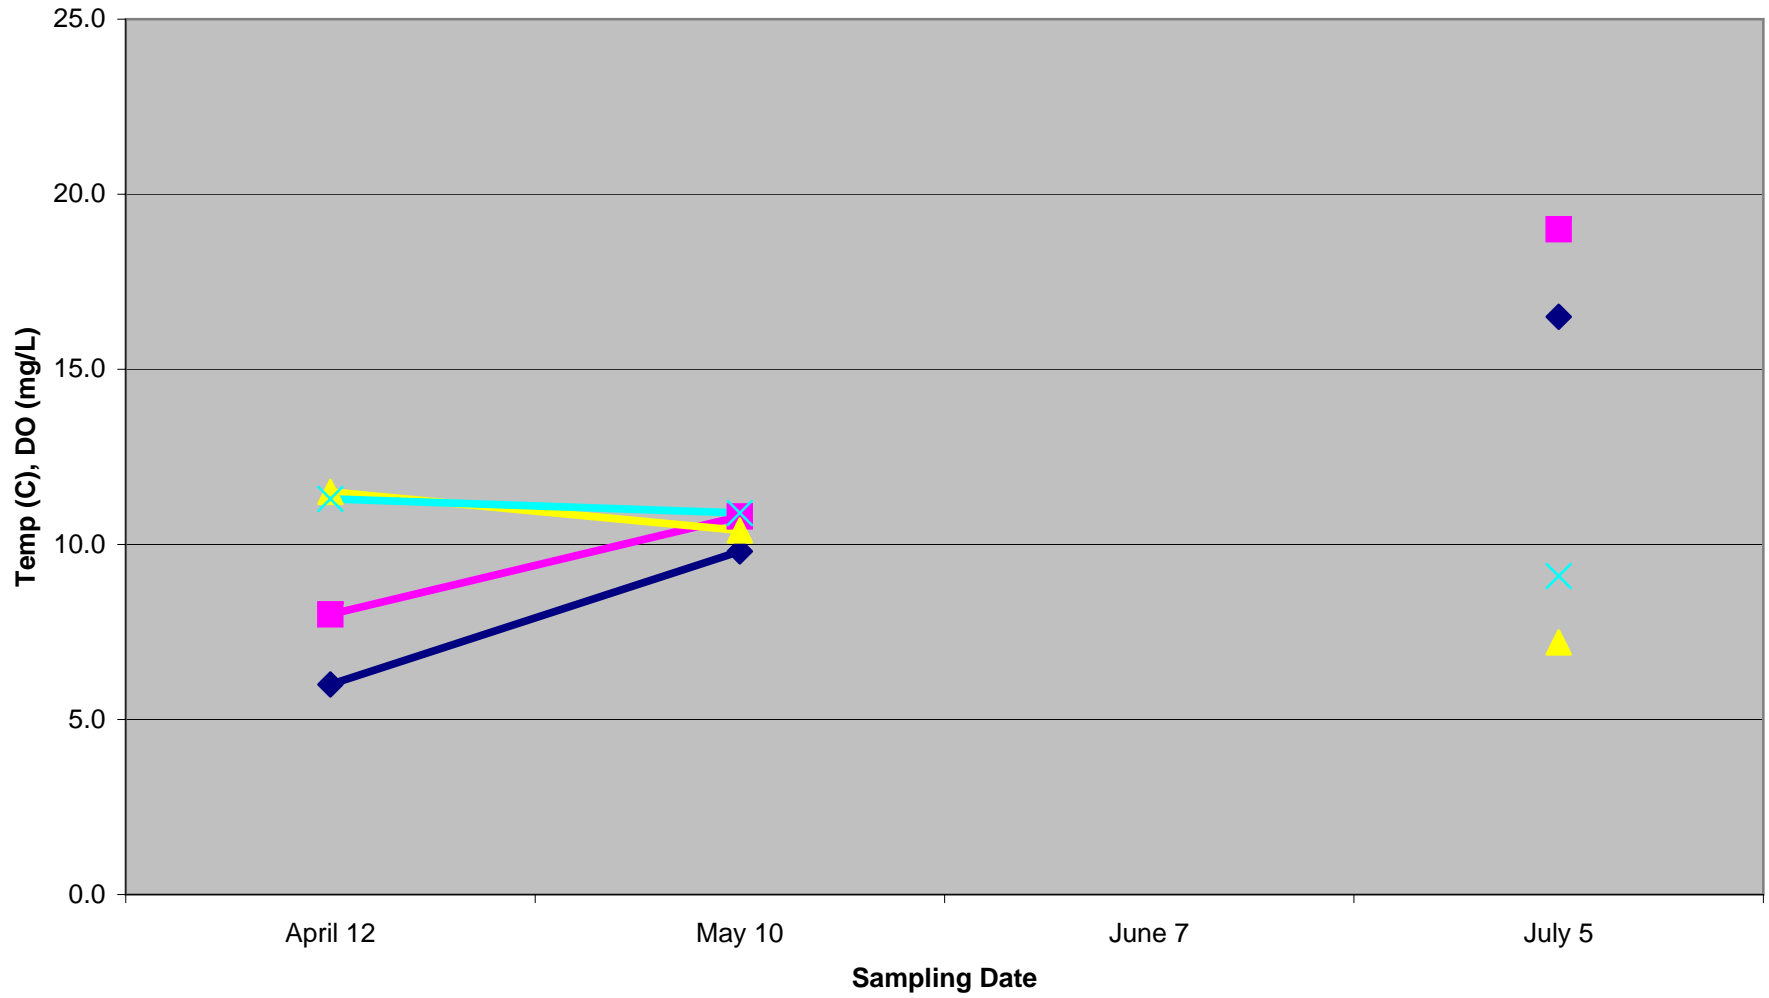

Chebeague Island Stone Pier - 2008

◆ Morning Temperature ■ Afternoon Temperature ▲ Morning Dissolved Oxygen ✕ Afternoon Dissolved Oxygen