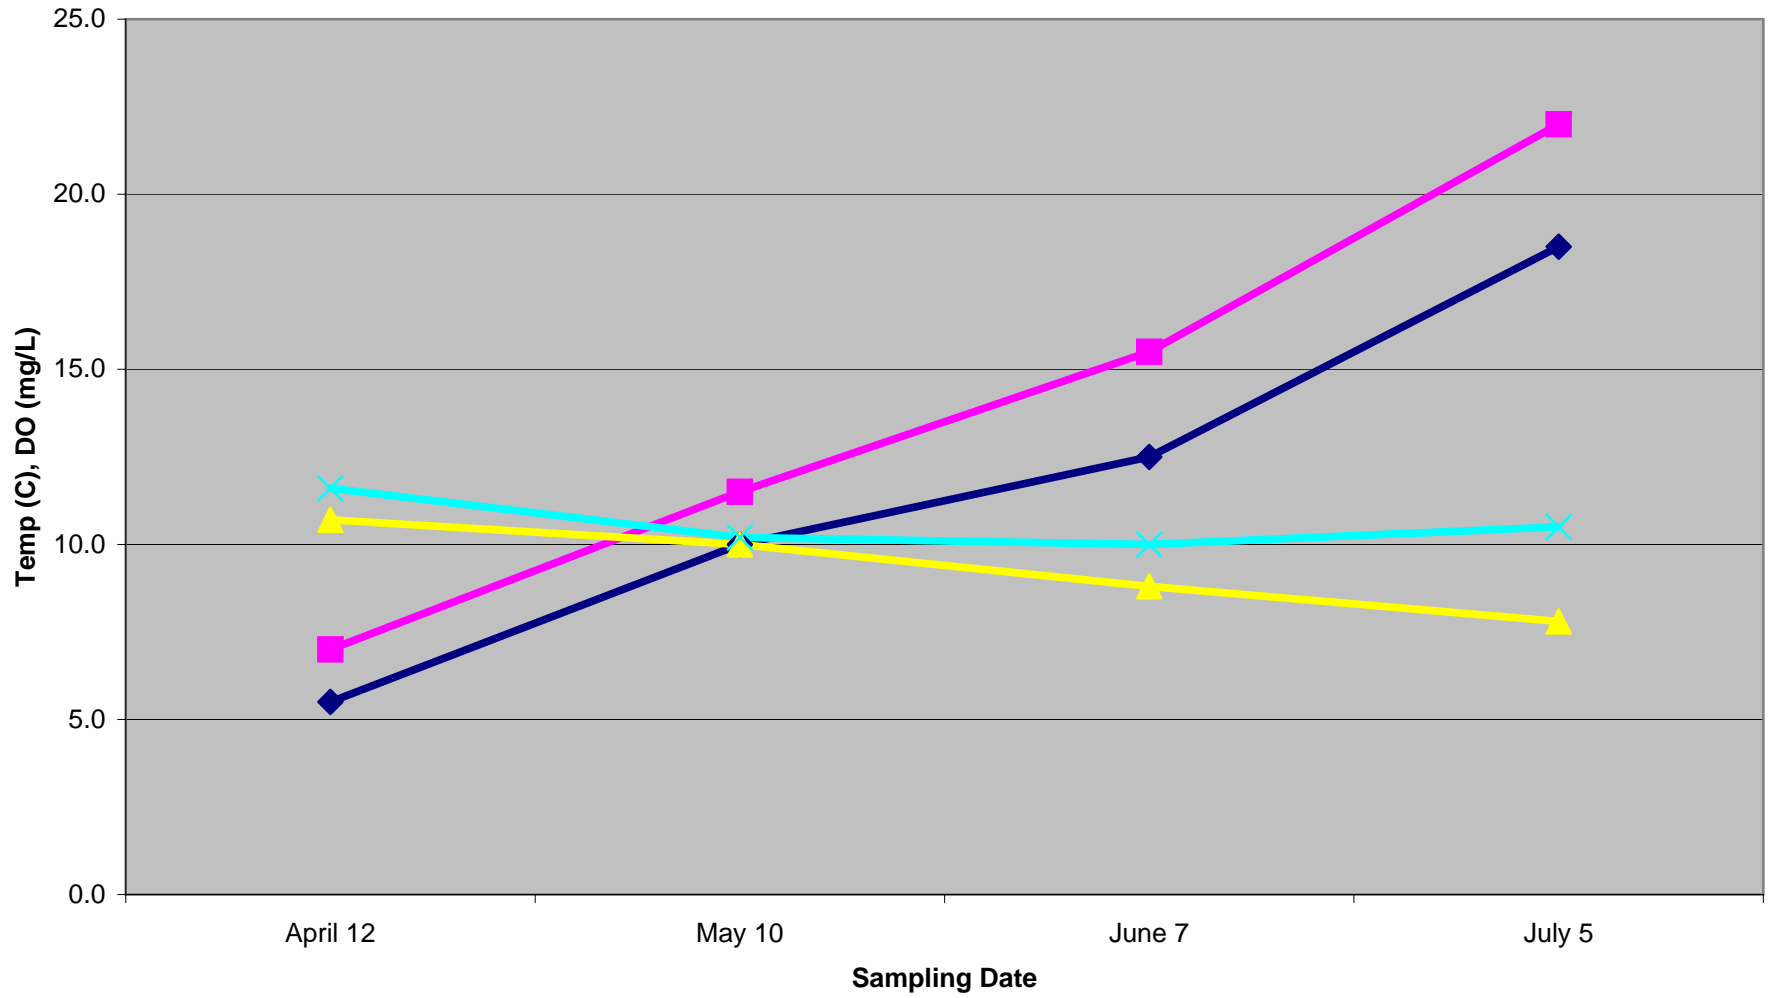

Bethel Point - 2008

◆ Morning Temperature ■ Afternoon Temperature ▲ Morning Dissolved Oxygen ✕ Afternoon Dissolved Oxygen